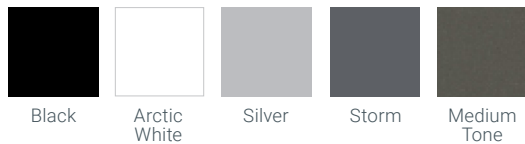

ZORI® MOBILE ACCESSORIES

Product Details

- 2-Sided Monitor Stand with tackable fabric, glass whiteboard, or porcelain whiteboard back
2-Sided Whiteboard with Cabinet in glass or porcelain
2-Sided Whiteboard in glass or porcelain
** Glass whiteboards are not magnetic*
- Monitor stands fit up to a 32", 49", or 65" monitor and include one Ellora power/data unit and one HDMI corded coupler
Other power/data units available upon special request
- Caster options include black or white with grey trim and optional polished aluminum foot trim
- Cabinets are 22"D, non-locking, and available in 15 standard laminates with sleek pulls

Monitor Stand 36", 48", 60"W
72"H

Whiteboard 36", 48"W
72"H

Whiteboard w/ Cabinet 36", 48", 60"W
72"H

Caster options include black or white with grey trim.

Sleek pull

Additional colorways available at camirafabrics.com