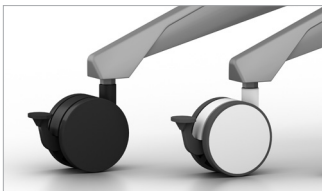

Whiteboard w/ Cabinet 36", 48", 60"W
72"H

Caster options include black or white with grey trim.