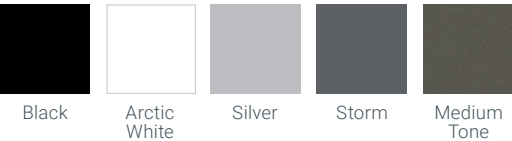

ZORI® CONFERENCE BASES

Leg Details

- 4-Post X-Base: Supports round tops 48" to 84", hexagon tops 60", and square tops 42" or 48"
- 6-Post Hex-Base: Supports round tops 96" to 120" and hexagon tops 120"
- *Y-Leg w/ Footer Bar: Supports tops 36", 42", 48" deep
- *Split Y-Leg: Supports tops 48" to 60" deep
- *TT-Leg: Supports tops 42" to 60" deep
- *2-Piece tops and larger require a T-Leg or TT-Leg support at the seams
- Standard height is 29" with 1-1/4" top, non-standard heights available (Max. worksurface height is 42")
- Standard with levelers and optional polished aluminum foot trim
- Optional routing hole(s) allow cable management through leg column
- Top material options include laminate and veneer finishes

4-Post X-Base 39", 43.5", or 56.5" Spread
6-Post Hex-Base 74" x 87" or 87" x 103" Spread

Hexagon Top 52"D x 60"W (30" Sides, Seats 6)
104"D x 120"W (60" Sides, Seats 12)
Squircle Top 24", 30", 36", 42", 48", 54", 60"W (1-Piece)
66", 72"W (2-Piece)

Y-Leg w/ Footer Bar 36", 42", 48"D
72" to 144"W
Split Y-Leg 48", 54", 60"D
72" to 240"W
TT-Leg 42", 48", 54", 60"D
72" to 240"W