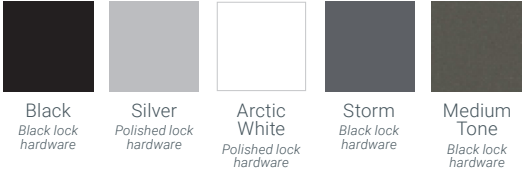

Credenza 48", 60", 72"W  
20"D

Buffet Credenza 60", 72"W  
24"D

Sleek Pull

Optional Foot Trim

Black  
Black lock hardware

Silver  
Polished lock hardware

Arctic White  
Polished lock hardware

Storm  
Black lock hardware