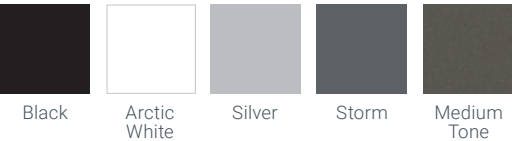

Y-Leg w/ Footer Bar

Split Y-Leg

TT-Leg

Y-Leg w/ Footer Bar 36", 42"D  
 72" to 144"W  
 Split Y-Leg 48", 54", 60"D  
 72" to 240"W  
 TT-Leg 42", 48", 54", 60"D  
 72" to 240"W