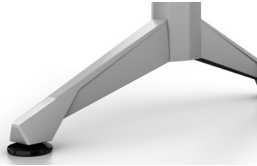

Optional Foot Trim