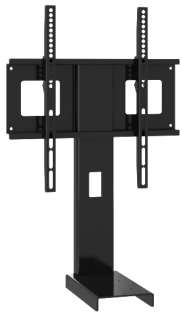

ENWORK

U N I V E R S A L M O N I T O R M O U N T

Enwork's Universal Monitor Mount turns any table into a media sharing hub. Attaching to the underside of any table, cables are kept tucked away and out of sight with a magnetic back cover. The optional acoustic back trim hides and protects the back of the monitor while adding aesthetic appeal.

UNIVERSAL MONITOR MOUNT

Monitor Mount Details

- The monitor mount works with any table
- Optional acoustic trim attaches to back of monitor mount to conceal back
- For televisions up to 55"

Universal Monitor Mount

Acoustic Trim
30"W x 18"H

Universal Monitor Mount used with Ligouri Monitor Mast and table.

Paint Finish Options

Arctic White

Black

Medium Tone

Silver

Storm