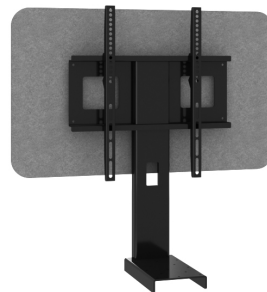

ENWORK

U N I V E R S A L M O N I T O R M O U N T

Enwork's Universal Monitor Mount turns any table into a media sharing hub. Attaching to the underside of any table, cables are kept tucked away and out of sight with a magnetic back cover. The optional acoustic back trim hides and protects the back of the monitor while adding aesthetic appeal.

UNIVERSAL MONITOR MOUNT

Monitor Mount Details

- The monitor mount works with any table
- Optional acoustic trim attaches to back of monitor mount to conceal back
- For televisions up to 55"

Universal Monitor Mount

Acoustic Trim
30"W x 18"H

Universal Monitor Mount used with Ligouri Monitor Mast and table.

Paint Finish Options

Arctic White

Black

Medium Tone

Silver

Storm