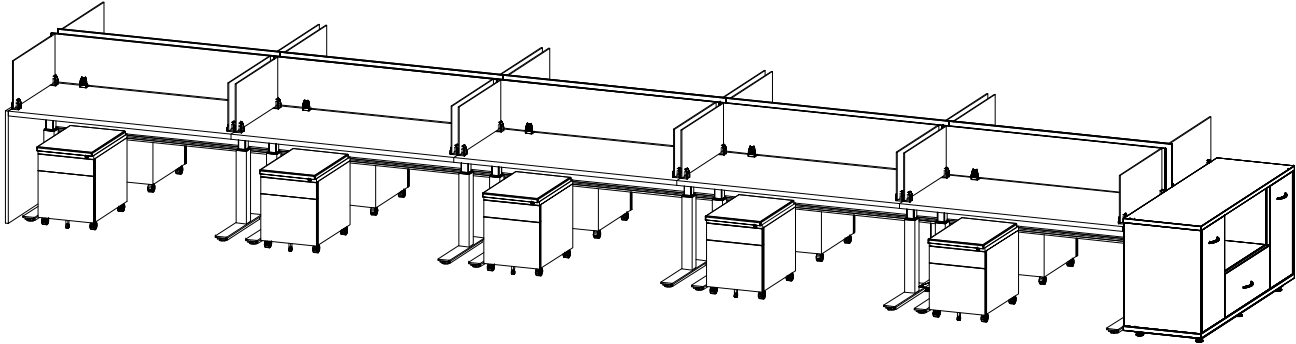

- NOTES:
- DRAWING IS A VISUAL REPRESENTATION ILLUSTRATING DESIGN INTENT. DETAILS MAY VARY INCLUDING LOCATION OF POWER/DATA UNITS AND BASES.
 - NO MORE THAN 4 STATIONS PER CIRCUIT

Drawn By: EMB
Date: 00-00-2000

Quote#: V.15

Project Name:
Typical - M19H

ENWORK

PLAN VIEW
Scale: 3/16" = 1'-0"

ISOMETRIC VIEW
Scale: Not to Scale