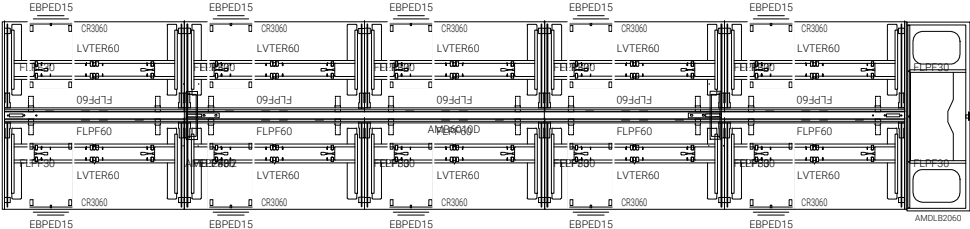

- NOTES:
- DRAWING IS A VISUAL REPRESENTATION ILLUSTRATING DESIGN INTENT. DETAILS MAY VARY INCLUDING LOCATION OF POWER/DATA UNITS AND BASES.
 - NO MORE THAN 4 STATIONS PER CIRCUIT

Drawn By: EMB
Date: 00-00-2000

Quote#: V.15

Project Name:
Typical - M19H

ENWORK

PLAN VIEW
Scale: 3/16" = 1'-0"

ISOMETRIC VIEW
Scale: Not to Scale