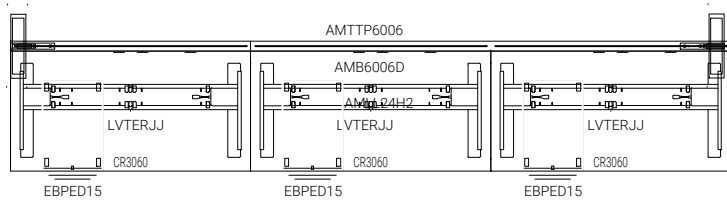

NOTES:

- DRAWING IS A VISUAL REPRESENTATION ILLUSTRATING DESIGN INTENT. DETAILS MAY VARY INCLUDING LOCATION OF POWER/DATA UNITS AND BASES.
- NO MORE THAN 4 STATIONS PER CIRCUIT

Drawn By: EMB
Date: 6/3/19

Quote#: V.15

PLAN VIEW

Scale: 1/4" = 1'-0"

ISOMETRIC VIEW

Scale: Not to Scale

Project Name:
Typical - M19F

ENWORK