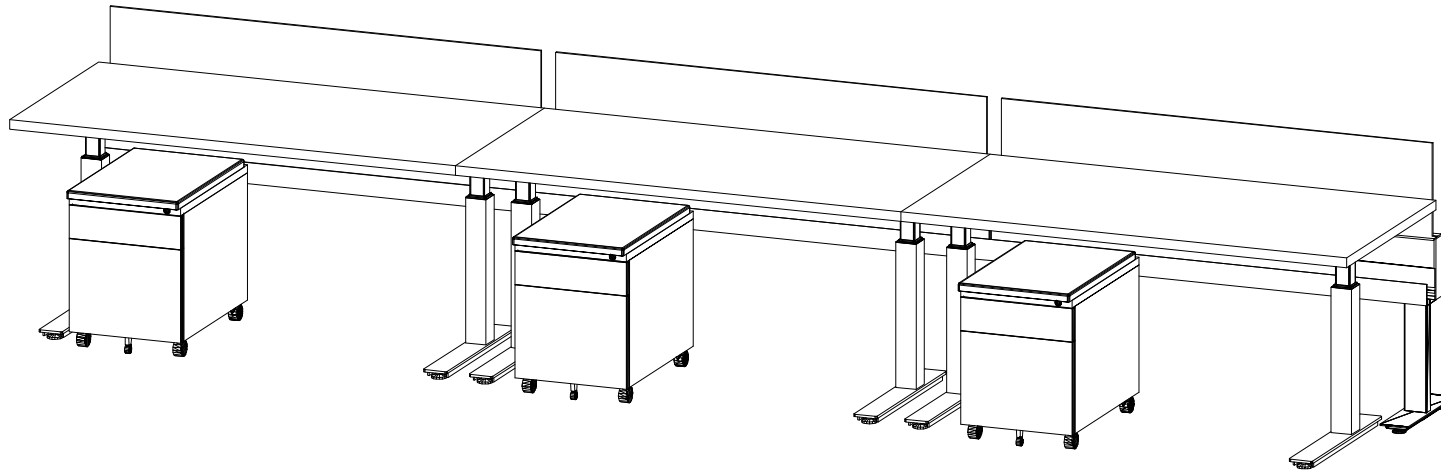

NOTES:

- DRAWING IS A VISUAL REPRESENTATION ILLUSTRATING DESIGN INTENT. DETAILS MAY VARY INCLUDING LOCATION OF POWER/DATA UNITS AND BASES.
- NO MORE THAN 4 STATIONS PER CIRCUIT

Drawn By: EMB
Date: 6/3/19

Quote#: V.15

PLAN VIEW

Scale: 1/4" = 1'-0"

ISOMETRIC VIEW

Scale: Not to Scale

Project Name:
Typical - M19F

ENWORK