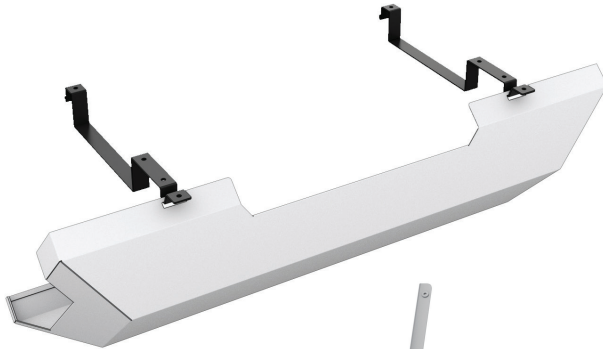

ENWORK

PROXI HINGING TROUGH

Wire management and power distribution is easy with the low-profile Proxi trough. Powder coated metal coordinates with table bases and other products.

Product Details

- Includes Velcro for securing plug strip to trough.
- 27.5" W. 10.4"D. 4.1"H.
- Plug strip and cable management accessories are sold separately.