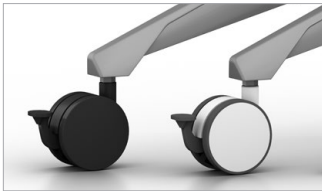

Whiteboard w/ Cabinet 36", 48", 60"W
72"H

Caster options include black or white with grey trim.