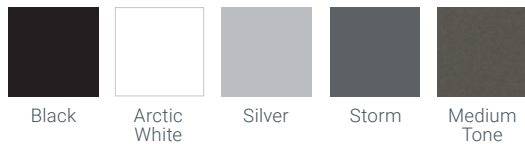

ZORI MOBILE ACCESSORIES

Product Details

- 2-Sided Monitor Stand with tackable fabric, glass whiteboard, or porcelain whiteboard back
2-Sided Whiteboard with Cabinet in glass or porcelain
2-Sided Whiteboard in glass or porcelain
** Glass whiteboards are not magnetic*
- Monitor stands fit up to a 32", 49", or 65" monitor and include one Ellora power/data unit and one HDMI corded coupler
Other power/data units available upon special request
- Caster options include black or white with grey trim and optional polished aluminum foot trim
- Cabinets are 22"D, non-locking, and available in 15 standard laminates with sleek pulls

Monitor Stand 36", 48", 60"W
72"H

Whiteboard 36", 48"W
72"H

Whiteboard w/ Cabinet 36", 48", 60"W
72"H

Caster options include black or white with grey trim.

Sleek pull

Additional colorways available at camirafabrics.com