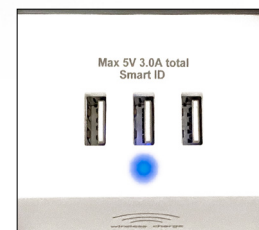

S U P R E M E P O W E R M O D U L E

Enwork's Supreme Desktop Convenience Power accessory provides 3 types of power in a stylish package and unbeatable price. Featuring 3 USB charging ports, 2 outlets, and wireless phone charging, this accessory packs impressive performance in a compact footprint.

Power Indicator Light

Supreme Desktop Convenience Module Power/Data Details

- Protected Outlets: 2
- Smart USB Outlets: 3
- USB output: DC 5V 3.0A Max
- Wireless charging: DC 5V, 1A / 5W
- Power surge protection: 300 Joules
- Power cord: 5 feet
- LED Indicator: Ground OK
- White with grey trim