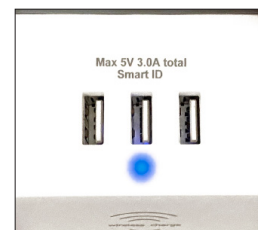

S U P R E M E P O W E R M O D U L E

Enwork's Supreme Desktop Convenience Power accessory provides 3 types of power in a stylish package and unbeatable price. Featuring 2 USB-A and 1 USB-C charging ports, 2 outlets, and wireless phone charging, this accessory packs impressive performance in a compact footprint.

Supreme Desktop Convenience Module Power/Data Details

- Protected Outlets: 2
- USB-A Smart Outlets: 2
- USB-C Smart Outlets: 1
- USB output: DC 5V 3.0A Max
- Wireless charging: DC 5V, 1A / 5W
- Power surge protection: 300 Joules
- Power cord: 5 feet
- LED Indicator: Ground OK
- White with grey trim