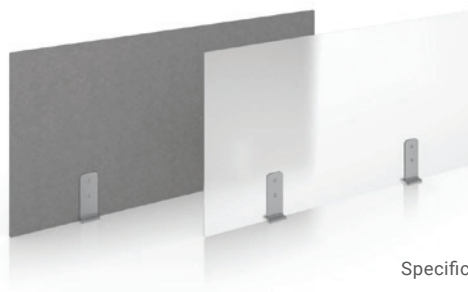

Finishes

1.800.815.7251
www.enwork.com

Specifications subject to change without prior notice.
Rev 05.2020