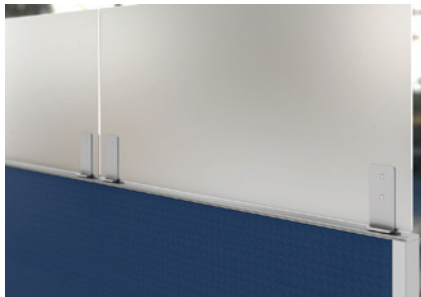

25% of profits from COVID-19 Rapid Response
Products will be donated to Heart of West
Michigan United Way Coronavirus Response Fund.
Applies to shipments through 9.30.2020

SKYLINE

Instantly add height to panels and workstations.

Skyline Panel Topper

Skyline Side Screen

Skyline Back Screen

Panel Topper Details

- Magnetic Panel Topper instantly adds height without defacing surfaces.
- 12", 16", & 24"H; 24", 30", 36", 42", 48", 54", 60"W.
- Screens are available in three acoustic colors, or frosted and clear acrylic. Brackets are standard in three paint colors.
- Can attach to any magnetic material to create space division quickly, without defacing surfaces.

Side Screen Details

- Side-to-Side Screen is ideal for non-magnetic panels and other surfaces.
- 16" & 24"H; 24", 28", 30", 34"W.
- Side Screens are undersized 2". 28" and 34" screens extend 4" off front of worksurface.
- Panels are frosted or clear acrylic. Brackets standard in three paint colors.
- Available attachment options with double sided tape or clamp and knob front bracket.

Back Screen Details

- Add privacy and protection along back edge of surfaces.
- 16" & 24"H; 36", 42", 48", 54", 60"W.
- Attached with double sided tape for easy install.
- Undersized 1 1/8" for use with height adjustable surfaces.