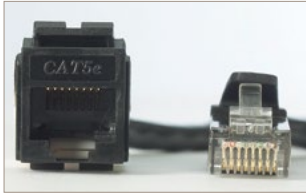

DATACOM OPTIONS

Additional options available. Contact designteam@enwork.com

Cat5e cord