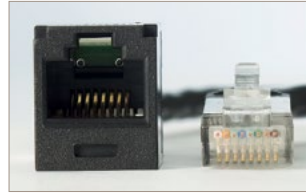

DATACOM OPTIONS

Additional options available. Contact designteam@enwork.com

Cat6 cord