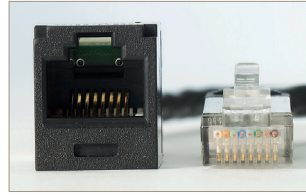

DATACOM OPTIONS

Additional options available. Contact designteam@enwork.com

Cat6 cord