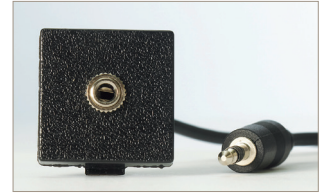

SATELLITE

Power/Data Details

- 1.828" Tall, low-profile construction with angled or rounded profile
- Each Satellite includes two outlets. Choose double simplex power, one simplex power and one stacked charging USB, one simplex and one data opening, or one simplex power with one HDMI*.
- Includes 10' corded 15 amp plug, hardwire options are available as special
- Available in black, white, or silver, with matching outlets

* Datacom adapter kit included. Datacom cords sold separately.

Rounded Profile Applications

- 5.625"W
- 1.828"H
- 5.06"D

Angled Profile Applications

- 4.8"W at bottom, 6.9"W at top
- 1.828"H
- 5.06"D

1.800.815.7251
www.enwork.com

Specifications subject to change without prior notice.

Rev 09.2021

DATACOM OPTIONS

Additional options available. Contact designteam@enwork.com

Cat5e cord

CAT5E jack

Cat6 cord

3mm stereo plug