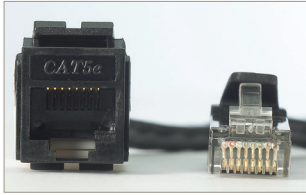

ENWORK

SATELLITE

Satellite units add undersurface power/data access to any table or worksurface, including workstations, freestanding tables, and conference solutions. Satellite can be ordered as a day-2 component to update any existing installation.

SATELLITE

Power/Data Details

- 1.828" Tall, low-profile construction with angled or rounded profile
- Each Satellite includes two outlets. Choose double simplex power, one simplex power and one stacked charging USB, one simplex and one data opening, or one simplex power with one HDMI*.
- Includes 10' corded 15 amp plug, hardwire options are available as special
- Available in black, white, or silver, with matching outlets

* Datacom adapter kit included. Datacom cords sold separately.

Rounded Profile Applications

- 5.625"W
- 1.828"H
- 5.06"D

Angled Profile Applications

- 4.8"W at bottom, 6.9"W at top
- 1.828"H
- 5.06"D

1.800.815.7251
www.enwork.com

Specifications subject to change without prior notice.

Rev 09.2021

DATACOM OPTIONS

Additional options available. Contact designteam@enwork.com

Cat5e cord

CAT5E jack

Cat6 cord

3mm stereo plug