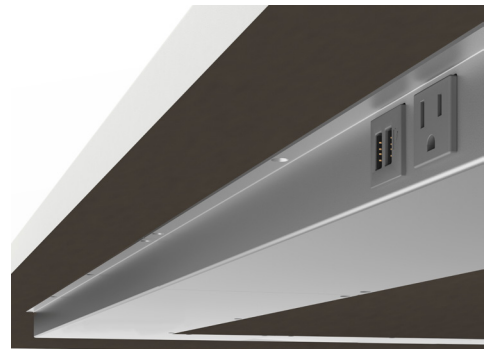

POWEREDGE

PowerEdge tops keep worksurfaces clean and uncluttered, maximizing function without compromising aesthetics. The $\frac{3}{4}$ " top reveal creates a sleek appearance while the recessed undersurface steel rail mounted apron means user access to power is always close at hand. PowerEdge puts an end to bulky power data assemblies and unsightly routing holes.

Details

- Available as rectangle conference tops 42"x 72" to 60"x 240"
- Choose from 16 standard laminates for 3/4" top finish
- Power apron is recessed 2" from user edge
- Each top includes 4, 6, or 8 power data units, depending on size
- PowerEdge units available as:
 - 2 power, 1 power and 1 stacked charging USB, or 1 power and 1 data opening
- Provides two 15amp circuits. Hardwire and 20amp options available
- Available in 5 standard paints