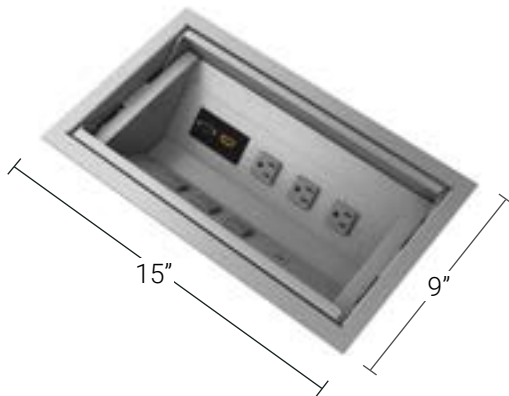

O A S I S

Power/Data Details

- Two integral aluminum doors retract into the table to maximize table worksurface
- 15" assemblies, choose 6 power receptacles/2 multiple-connection telecom plates*, and two 9-foot power cords or 6 power receptacles/1 multiple-connection telecom plate*, 2 charging USB, and two 9-foot power cords
- 30" assemblies include 12 power receptacles/4 multiple-connection telecom plates*, and four 9-foot power cords
- Telecom plates available with multiple connections including HDMI, HDVGA, RJ45, Cat6, RJ11, DVI, Mini Stereo, and USB
- Painted steel construction available in black or silver powdercoat
- Daisy-chain configuration available, allowing multiple units together from one power infeed, plug for single-circuit or hardwire for 2-circuit
- UL Listed

**Telecom multiple-connection plates sold separately.*

Recommended Table Cutout:

15" Oasis Unit	8.25" x 14.25"
30" Oasis Unit	8.25" x 29.25"

1.800.815.7251
www.enwork.com

Specifications subject to change without prior notice.