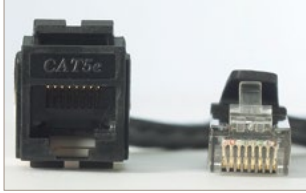

D A T A C O M O P T I O N S

Additional options available. Contact designteam@enwork.com

Cat5e cord