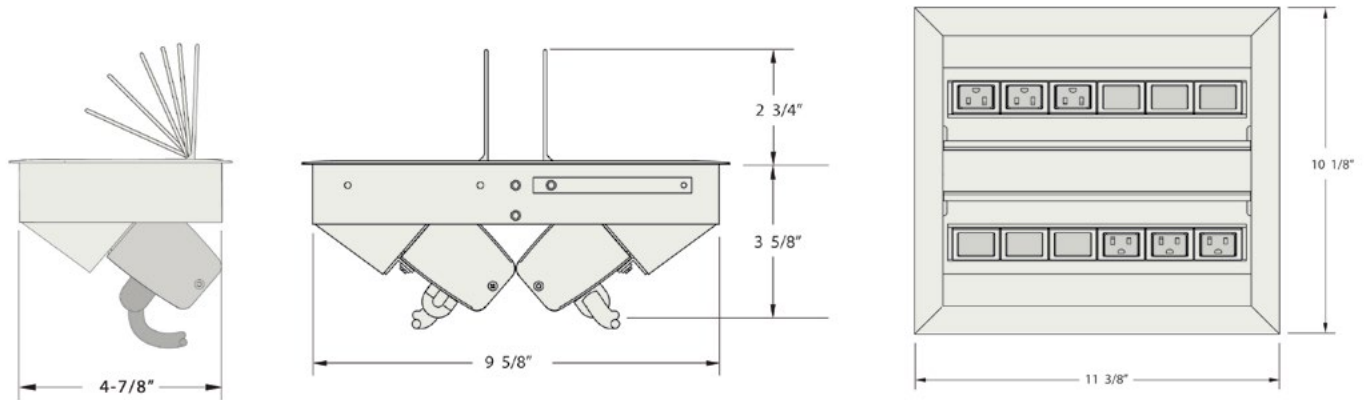

ENWORK

ELLORA

Ellora is a stylish way to bring power and data to the worksurface. Its smart design keeps cable clutter out of sight by allowing use while the lid is shut.

ELLORA

Power/Data Details

- Flush fit door with cable drop space
- Single-sided, choose 2 power receptacles/2 data openings* or 2 power receptacles/1 data opening*/1 USB A+C
- Double-sided, choose 4 power receptacles/4 data openings*, 4 power receptacles/2 data openings*/2 USB A+C, 6 power receptacles/6 data openings*/6 power receptacles/4 data openings*/2 USB A+C
- Includes 6-foot, 15 amp power cord for single-sided units and two 10-foot, 15 amp power cords for double-sided units
- Clear anodized aluminum with black or white interior or black aluminum with black interior
- Hardwire/Chicago Power and Sequential Daisy-Chain available as specials
- UL Listed

* Datacom adapter kit included. Datacom cords sold separately.

Recommended Table Cutout:

Single-sided:

2 power receptacles/2 data openings	5" x 8"
2 power receptacles/1 data opening/1 USB A+C	5" x 8"

Double-sided:

4 power receptacles/4 data openings	9.81" x 8"
4 power receptacles/2 data openings/2 USB A+C	9.81" x 8"
6 power receptacles/6 data openings	9.81" x 11"
6 power receptacles/4 data openings/2 USB A+C	9.81" x 11"