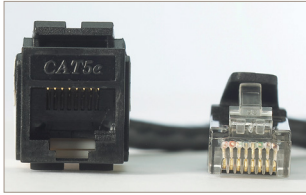

D A T A C O M O P T I O N S

Additional options available. Contact designteam@enwork.com

Cat5e cord