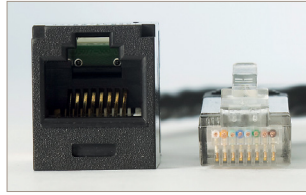

ENWORK

ELLORA

Ellora is a stylish way to bring power and data to the worksurface. Its smart design keeps cable clutter out of sight by allowing use while the lid is shut.

ELLORA

Power/Data Details

- Flush fit door with cable drop space
- Single-sided, choose 2 power receptacles/2 data openings* or 2 power receptacles/1 data opening*/2 charging USB
- Double-sided, choose 4 power receptacles/4 data openings*, 4 power receptacles/2 data openings*/4 charging USB, 6 power receptacles/6 data openings*/6 power receptacles/4 data openings*/4 charging USB, 8 power receptacles/6 data openings*/2 circuit breakers, or 8 power receptacles/4 data openings*/4 charging USB/2 circuit breakers
- Includes 6-foot, 15 amp power cord for single-sided units and two 10-foot, 15 amp power cords for double-sided units
- Clear anodized aluminum with black or white interior or black aluminum with black interior
- Hardwire/Chicago Power and Sequential Daisy-Chain available as specials
- UL Listed

Double-sided:

4 power receptacles/4 data openings	9.81" x 8"
4 power receptacles/2 data openings/4 charging USB	9.81" x 8"
6 power receptacles/6 data openings	9.81" x 11"
6 power receptacles/4 data openings/4 charging USB	9.81" x 11"
8 power receptacles/6 data openings/2 circuit breakers	9.81" x 14"
8 power receptacles/4 data openings/4 charging USB/2 circuit breakers	9.81" x 14"

Cat6 cord

3mm stereo plug

HDMI cord

USB-A data transfer cord

VGA cord

Included with power/data assembly