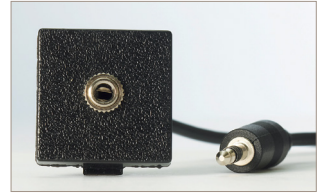

3mm stereo plug