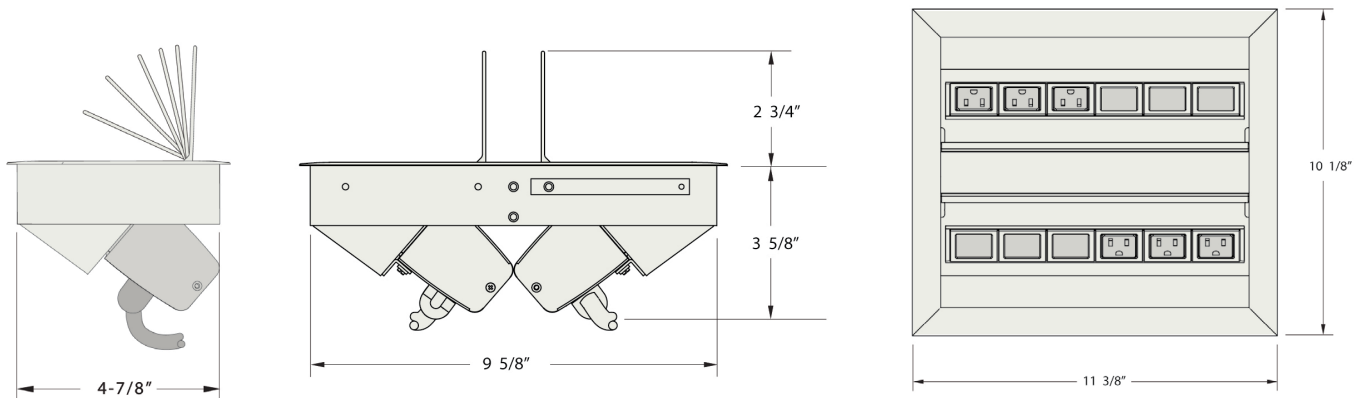

ENWORK

ELLORA

Ellora is a stylish way to bring power and data to the worksurface. Its smart design keeps cable clutter out of sight by allowing use while the lid is shut.

ELLORA

Power/Data Details

- Flush fit door with cable drop space
- Single-sided, choose 2 power receptacles/2 data openings* or 2 power receptacles/1 data opening*/2 charging USB
- Double-sided, choose 4 power receptacles/4 data openings*, 4 power receptacles/2 data openings*/4 charging USB, 6 power receptacles/6 data openings*/6 power receptacles/4 data openings*/4 charging USB, 8 power receptacles/6 data openings*/2 circuit breakers, or 8 power receptacles/4 data openings*/4 charging USB/2 circuit breakers
- Includes 6-foot, 15 amp power cord for single-sided units and two 10-foot, 15 amp power cords for double-sided units
- Clear anodized aluminum with black or white interior or black aluminum with black interior
- Hardwire/Chicago Power and Sequential Daisy-Chain available as specials
- UL Listed

* Datacom adapter kit included. Datacom cords sold separately.

Recommended Table Cutout:

Single-sided:

2 power receptacles/2 data openings	5" x 8"
2 power receptacles/1 data opening/2 charging USB	5" x 8"

Double-sided:

4 power receptacles/4 data openings	9.81" x 8"
4 power receptacles/2 data openings/4 charging USB	9.81" x 8"
6 power receptacles/6 data openings	9.81" x 11"
6 power receptacles/4 data openings/4 charging USB	9.81" x 11"
8 power receptacles/6 data openings/2 circuit breakers	9.81" x 14"
8 power receptacles/4 data openings/4 charging USB/2 circuit breakers	9.81" x 14"