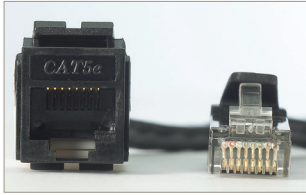

DATACOM OPTIONS

Additional options available. Contact designteam@enwork.com

Cat5e cord