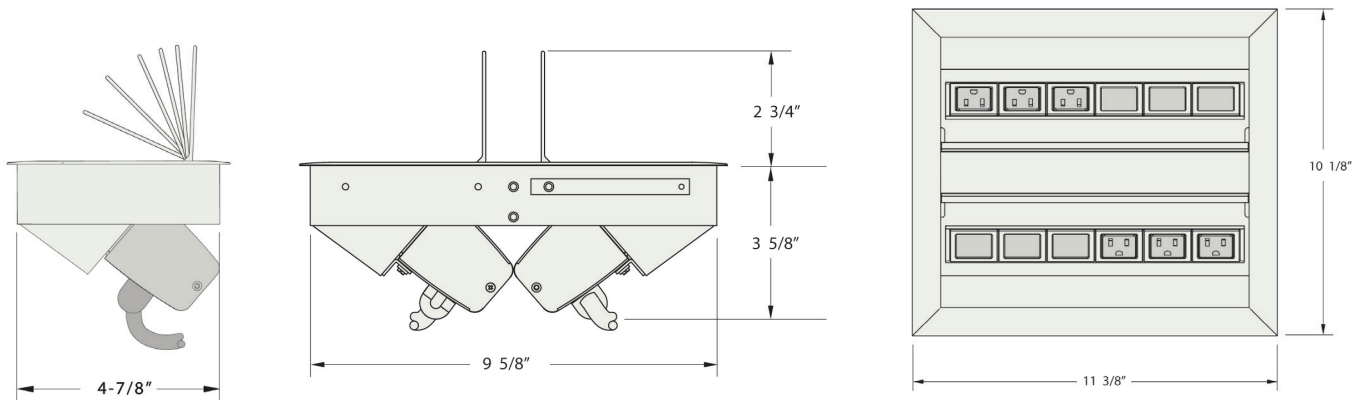

ELLORA

Power/Data Details

- Flush fit door with cable drop space
- Single-sided, choose 2 power receptacles/2 data openings* or 2 power receptacles/1 data opening*/1 USB A+C
- Double-sided, choose 4 power receptacles/4 data openings*, 4 power receptacles/2 data openings*/2 USB A+C, 6 power receptacles/6 data openings*/6 power receptacles/4 data openings*/2 USB A+C
- Includes 6-foot, 15 amp power cord for single-sided units and two 10-foot, 15 amp power cords for double-sided units
- Clear anodized aluminum with black or white interior or black aluminum with black interior
- Hardwire/Chicago Power and Sequential Daisy-Chain available as specials
- UL Listed

* Datacom adapter kit included. Datacom cords sold separately.

Recommended Table Cutout:

Single-sided:

2 power receptacles/2 data openings	5" x 8"
2 power receptacles/1 data opening/1 USB A+C	5" x 8"

Double-sided:

4 power receptacles/4 data openings	9.81" x 8"
4 power receptacles/2 data openings/2 USB A+C	9.81" x 8"
6 power receptacles/6 data openings	9.81" x 11"
6 power receptacles/4 data openings/2 USB A+C	9.81" x 11"

1.800.815.7251
www.enwork.com

Specifications subject to change without prior notice.

Rev 01.2022