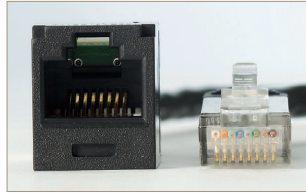

## Power/Data Details

- Flush fit door with cable drop space
- Single-sided, choose 2 power receptacles/2 data openings\* or 2 power receptacles/1 data opening\*/1 USB A+C
- Double-sided, choose 4 power receptacles/4 data openings\*, 4 power receptacles/2 data openings\*/2 USB A+C, 6 power receptacles/6 data openings\*/6 power receptacles/4 data openings\*/2 USB A+C
- Includes 6-foot, 15 amp power cord for single-sided units and two 10-foot, 15 amp power cords for double-sided units
- Clear anodized aluminum with black or white interior or black aluminum with black interior
- Hardwire/Chicago Power and Sequential Daisy-Chain available as specials
- UL Listed

#### Double-sided:

4 power receptacles/4 data openings	9.81" x 8"
4 power receptacles/2 data openings/2 USB A+C	9.81" x 8"
6 power receptacles/6 data openings	9.81" x 11"
6 power receptacles/4 data openings/2 USB A+C	9.81" x 11"

# DATACOM OPTIONS

Additional options available. Contact [designteam@enwork.com](mailto:designteam@enwork.com)

Cat5e cord

CAT5E jack

Cat6 cord

3mm stereo plug

HDMI cord

USB-A data transfer cord

VGA cord

Included with power/data assembly