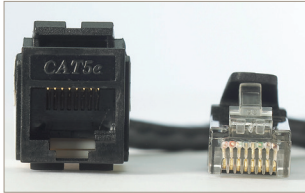

ENWORK

ELLORA DEEP WELL

Ellora is a stylish way to bring power and data to the workspace. Its smart design keeps cable clutter out of sight by allowing use while the lid is shut. Deep Well gives you all of the features of Ellora, but with an interior large enough to accommodate an Apple MagSafe charger discretely inside.

ELLORA DEEP WELL

Single Sided

Double Sided

Power/Data Details

- Flush fit door with cable drop space, accommodates MacBook MagSafe chargers.
- Single-sided, 3 power receptacles/1 USB A+C.
- Double-sided, 6 pwr/2 USB A+C, circuit breaker.
- Includes 6-foot, 15 amp power cord for single-sided units and two 10-foot, 15 amp power cords for double-sided units
- Silver painted aluminum with Black Interior
- For Ellora Deep Well with data, contact designteam@enwork.com for a special quote

Recommended Table Cutout:

Single-sided:
3 pwr/1 USB A+C – 5" x 8"

Double-sided:
6 pwr/2 USB A+C, circuit breaker – 9.81" x 8"

D A T A C O M O P T I O N S

Additional options available as special. Contact designteam@enwork.com for quote.

Cat5e cord

CAT5E jack

Cat6 cord

3mm stereo plug

HDMI cord

USB-A data transfer cord

VGA cord

Included with power/data assembly