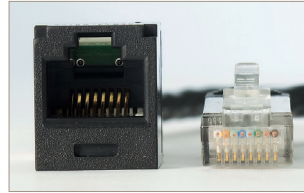

ENWORK

ELLORA DEEP WELL

Ellora is a stylish way to bring power and data to the workspace. Its smart design keeps cable clutter out of sight by allowing use while the lid is shut. Deep Well gives you all of the features of Ellora, but with an interior large enough to accommodate an Apple MagSafe charger discretely inside.

ELLORA DEEP WELL

Single Sided

Double Sided

Power/Data Details

- Flush fit door with cable drop space, accommodates MacBook MagSafe chargers.
- Single-sided, 3 power receptacles/1 USB A+C.
- Double-sided, 6 pwr/2 USB A+C, circuit breaker.
- Includes 6-foot, 15 amp power cord for single-sided units and two 10-foot, 15 amp power cords for double-sided units
- Silver painted aluminum with Black Interior
- For Ellora Deep Well with data, contact designteam@enwork.com for a special quote

Recommended Table Cutout:

Single-sided:
3 pwr/1 USB A+C – 5" x 8"

Double-sided:
6 pwr/2 USB A+C, circuit breaker – 9.81" x 8"

D A T A C O M O P T I O N S

Additional options available as special. Contact designteam@enwork.com for quote.

Cat5e cord

CAT5E jack

Cat6 cord

3mm stereo plug

HDMI cord

USB-A data transfer cord

VGA cord

Included with power/data assembly