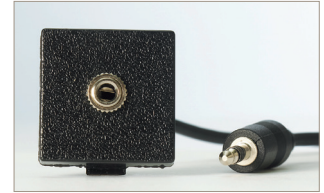

ENWORK

ELLORA DEEP WELL

Ellora is a stylish way to bring power and data to the workspace. Its smart design keeps cable clutter out of sight by allowing use while the lid is shut. Deep Well gives you all of the features of Ellora, but with an interior large enough to accommodate an Apple MagSafe charger discretely inside.

ELLORA DEEP WELL

Single Sided

Double Sided

Power/Data Details

- Flush fit door with cable drop space, accommodates MacBook MagSafe chargers.
- Single-sided, 3 power receptacles/1 USB A+C.
- Double-sided, 6 pwr/2 USB A+C, circuit breaker.
- Includes 6-foot, 15 amp power cord for single-sided units and two 10-foot, 15 amp power cords for double-sided units
- Silver painted aluminum with Black Interior
- For Ellora Deep Well with data, contact designteam@enwork.com for a special quote

Recommended Table Cutout:

Single-sided:
3 pwr/1 USB A+C – 5" x 8"

Double-sided:
6 pwr/2 USB A+C, circuit breaker – 9.81" x 8"

D A T A C O M O P T I O N S

Additional options available as special. Contact designteam@enwork.com for quote.

Cat5e cord

CAT5E jack

Cat6 cord

3mm stereo plug

HDMI cord

USB-A data transfer cord

VGA cord

Included with power/data assembly