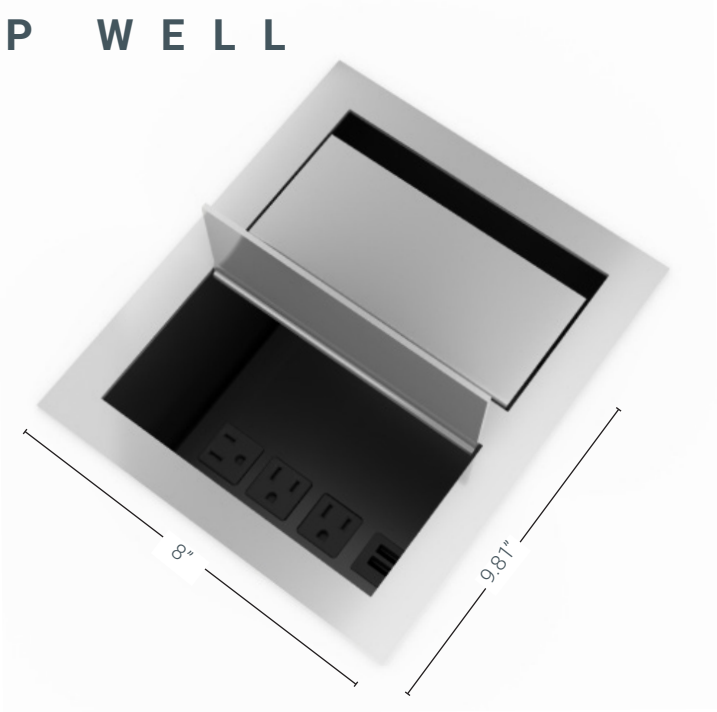

ENWORK

ELLORA DEEP WELL

Ellora is a stylish way to bring power and data to the workspace. Its smart design keeps cable clutter out of sight by allowing use while the lid is shut. Deep Well gives you all of the features of Ellora, but with an interior large enough to accommodate an Apple MagSafe charger discretely inside.

ELLORA DEEP WELL

Single Sided

Double Sided

Power/Data Details

- Flush fit door with cable drop space, accommodates MacBook MagSafe chargers.
- Single-sided, 3 power receptacles/1 USB A+C.
- Double-sided, 6 pwr/2 USB A+C, circuit breaker.
- Includes 6-foot, 15 amp power cord for single-sided units and two 10-foot, 15 amp power cords for double-sided units
- Silver painted aluminum with Black Interior
- For Ellora Deep Well with data, contact designteam@enwork.com for a special quote

Recommended Table Cutout:

Single-sided:
3 pwr/1 USB A+C – 5" x 8"

Double-sided:
6 pwr/2 USB A+C, circuit breaker – 9.81" x 8"

D A T A C O M O P T I O N S

Additional options available as special. Contact designteam@enwork.com for quote.