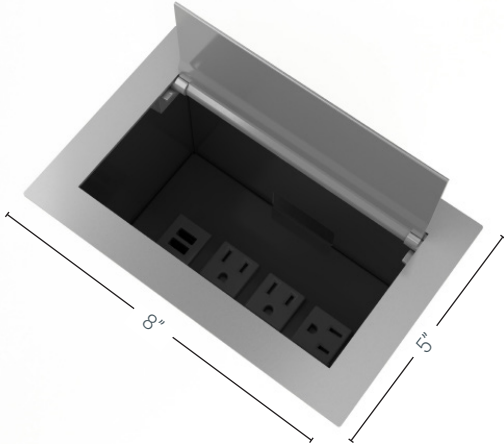

ENWORK

ELLORA DEEP WELL

Ellora is a stylish way to bring power and data to the workspace. Its smart design keeps cable clutter out of sight by allowing use while the lid is shut. Deep Well gives you all of the features of Ellora, but with an interior large enough to accommodate an Apple MagSafe charger discretely inside.

ELLORA DEEP WELL

Single Sided

Double Sided

Power/Data Details

- Flush fit door with cable drop space, accommodates MacBook MagSafe chargers.
- Single-sided, 3 power receptacles/1 USB A+C.
- Double-sided, 6 pwr/2 USB A+C, circuit breaker.
- Includes 6-foot, 15 amp power cord for single-sided units and two 10-foot, 15 amp power cords for double-sided units
- Silver painted aluminum with Black Interior
- For Ellora Deep Well with data, contact designteam@enwork.com for a special quote

Recommended Table Cutout:

Single-sided:
3 pwr/1 USB A+C – 5" x 8"

Double-sided:
6 pwr/2 USB A+C, circuit breaker – 9.81" x 8"

D A T A C O M O P T I O N S

Additional options available as special. Contact designteam@enwork.com for quote.