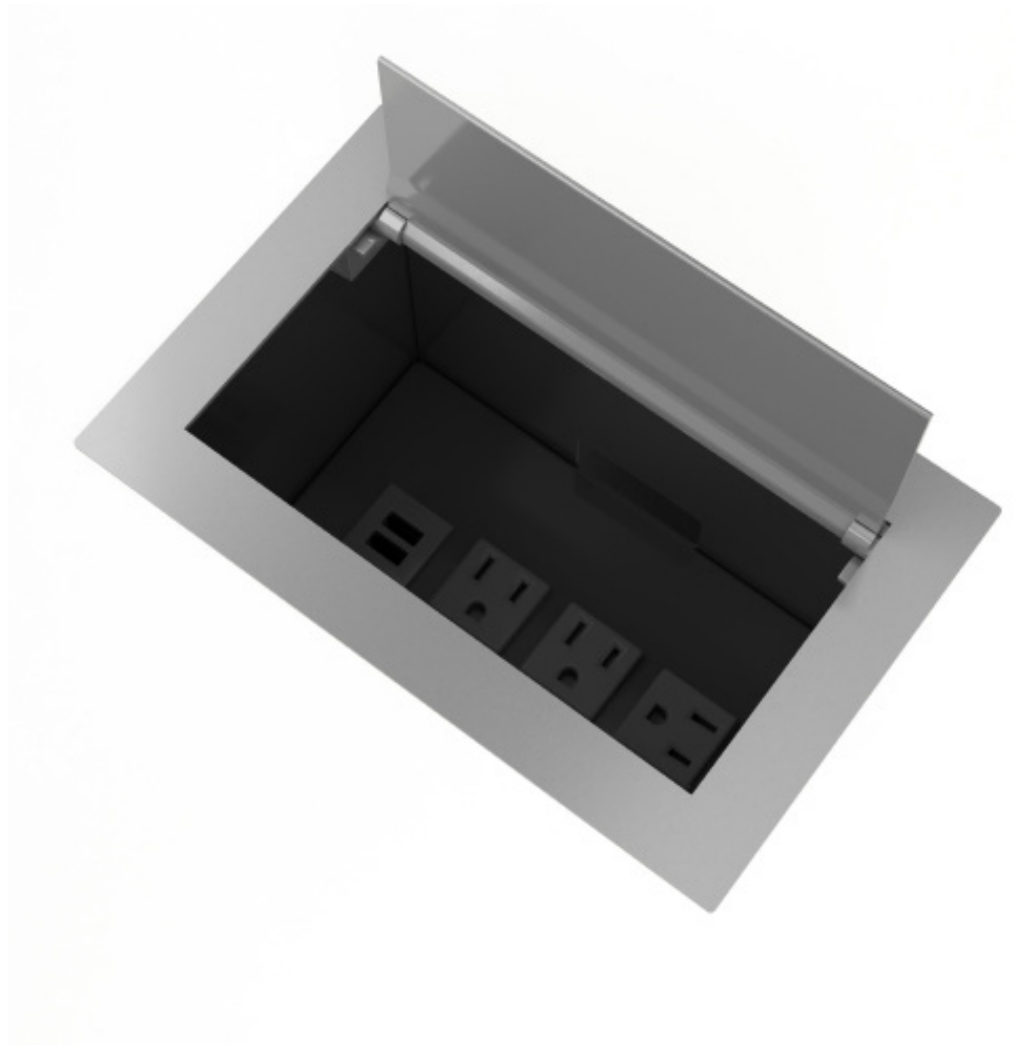

ENWORK

ELLORA DEEP WELL

Ellora is a stylish way to bring power and data to the workspace. Its smart design keeps cable clutter out of sight by allowing use while the lid is shut. Deep Well gives you all of the features of Ellora, but with an interior large enough to accommodate an Apple MagSafe charger discretely inside.

ELLORA DEEP WELL

Single Sided

Double Sided

Power/Data Details

- Flush fit door with cable drop space, accommodates MacBook MagSafe chargers.
- Single-sided, 3 power receptacles/1 USB A+C.
- Double-sided, 6 pwr/2 USB A+C, circuit breaker.
- Includes 6-foot, 15 amp power cord for single-sided units and two 10-foot, 15 amp power cords for double-sided units
- Silver painted aluminum with Black Interior
- For Ellora Deep Well with data, contact designteam@enwork.com for a special quote

Recommended Table Cutout:

Single-sided:
3 pwr/1 USB A+C – 5" x 8"

Double-sided:
6 pwr/2 USB A+C, circuit breaker – 9.81" x 8"

D A T A C O M O P T I O N S

Additional options available as special. Contact designteam@enwork.com for quote.