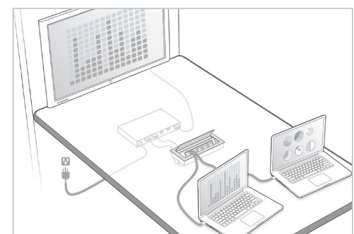

Media Sharing Options

Ellora VS media sharing technology includes 2, 4, or 6 "show me" cables, Extron switcher, Extron system controller, and table top access through an Ellora power/data assembly.

1.800.815.7251
www.enwork.com

Specifications subject to change without prior notice.

Rev 10.2019