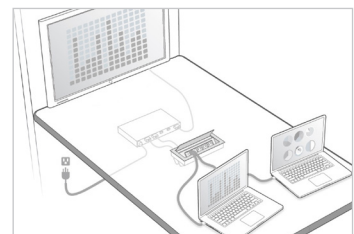

CONCURRENCE VS TABLE

Table Details

- Ellora VS media sharing technology provides 2, 4, or 6 HDMI "Show Me" cables per monitor
- Mast includes monitor mount for single monitors up to 55" as well as access holes for monitor cables
Two monitors up to 40" may be mounted by ordering alternate mount kit
- Seated height (29"H at top of worksurface) or Standing height (42"H at top of worksurface)
- Features clear anodized aluminum domed trim and removable panels for easy cable routing through bases
- Includes sliding trough covers to conceal technology components, cables and wiring beneath the top
- Available in 16 standard laminates or COL

Depth 54"
 (29"H) Seated Widths 60", 72", 84", 96", 120", 144"
 (42"H) Standing Widths 60", 72", 84", 96", 120"
 Edge Profiles 3mm or Knife

Worksurface Shape Options

Base Panel Options

Non-segmented
 Segmented
Features grooves with inlaid aluminum trim accents.

Media Sharing Options

Ellora VS media sharing technology includes 2, 4, or 6 "show me" cables, Extron switcher, Extron system controller, and table top access through an Ellora power/data assembly.

1.800.815.7251
www.enwork.com