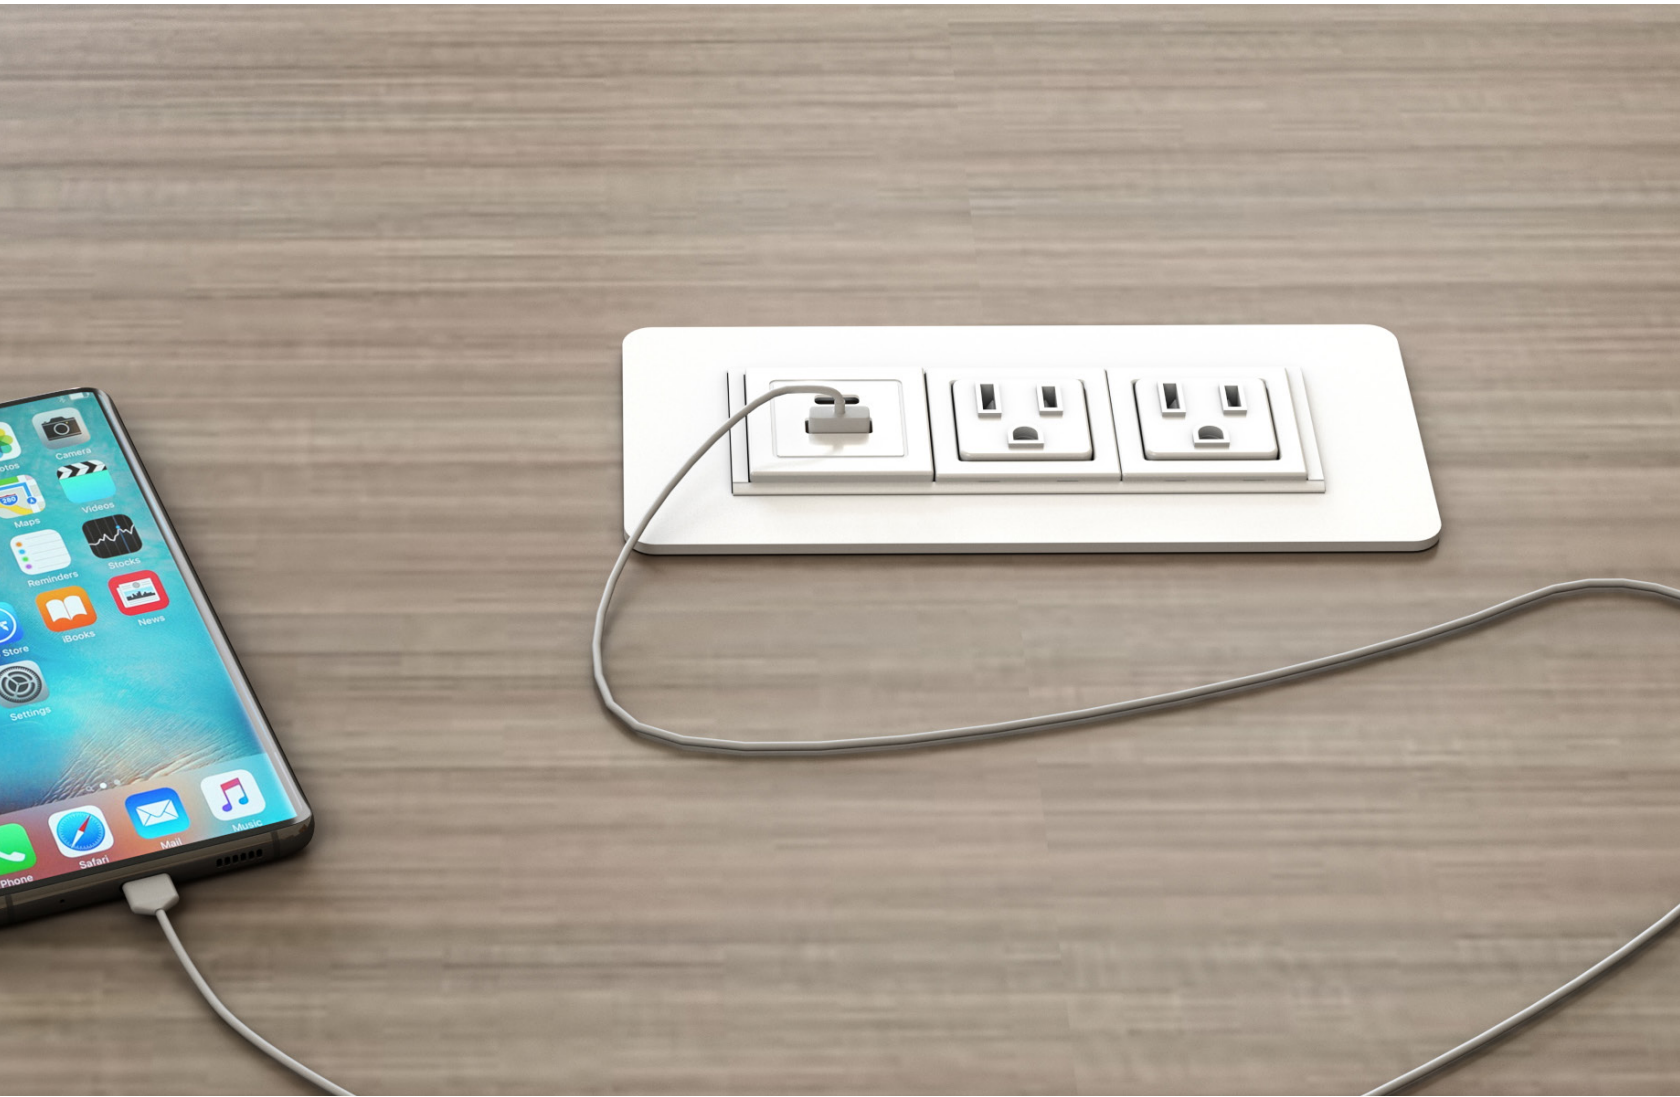

ENWORK

A X I L P O W E R U N I T

Axil is a versatile power solution designed to transform any area into a powerful multi-functional space. Spill-resistant receptacles, convenient USB charging, and a unique convenience outlet make this module ideal for personal workstations and many conference or training tables.

## Product Details

- Surface mount with spill resistant receptacles
- Anodized aluminum construction with painted steel faceplate
- PDALV Axil includes 2 power outlets, and 1 undersurface convenience outlet
- PDAL2 Axil includes 1 power outlet, 1 undersurface convenience outlet, and USB-A+C charging ports
- Convenience outlet(s) are perfect for accessories like lamps, monitors, and CPUs
- 10' flexible power cord for ease of use, 15A plug
- 15A power simplex for desktop connectivity
- 2.1A USB-A+C charging ports for portable devices; capable up to 20W USB-C and 10W USB-A
- Finish options include black with black receptacles, white with white receptacles, or silver with black receptacles
- Data transfer options available upon request

### PDALV Axil Power Unit

Size	3"H x 5"W
Outlets	Dual 15A power outlets Single 15A convenience outlet
Colors	Black with Black receptacles White with White receptacles Silver with Black receptacles
Table Cutout	2"H x 3.75"W

### PDAL2 Axil Power Unit

Size	3"H x 6.5"W
Outlets	Dual 15A power outlets Single 15A convenience outlet Single 2.1A USB-A port Single 2.1A USB-C port
Colors	Black with Black receptacles White with White receptacles Silver with Black receptacles
Table Cutout	2"H x 5.25"W