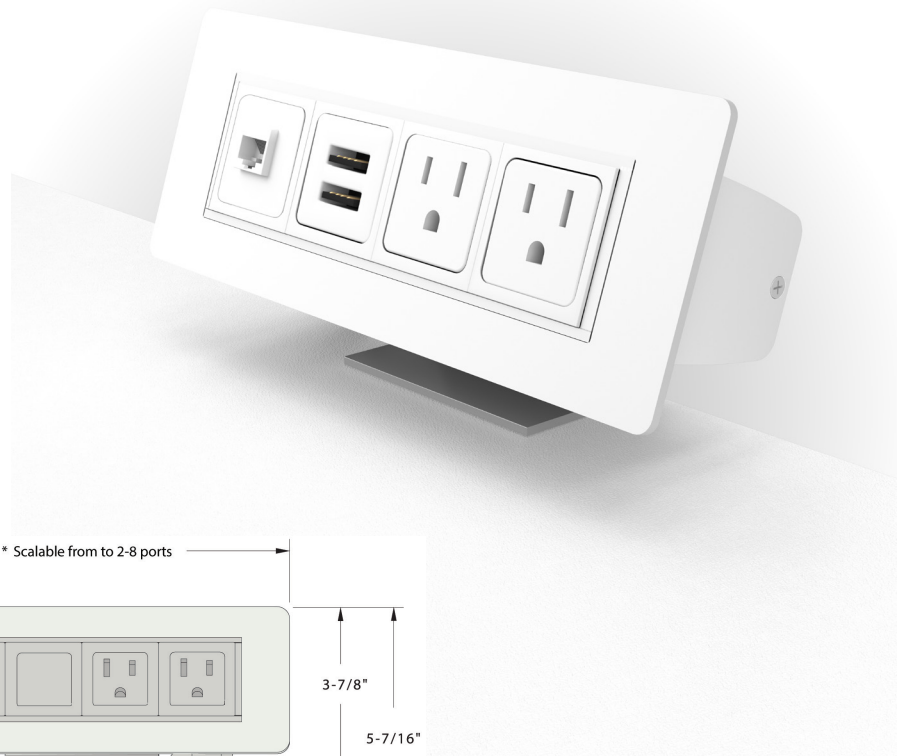

AXIL - X

Axil-X delivers a fresh new take on horizontal-mount desktop accessories, bringing power and data right to your fingertips.

Details

- Simple clamp mount for quick setup
- Anodized aluminum and laser-cut steel construction
- Receptacles feature spill-resistant technology
- Comes with 2 power receptacles and 2 A/V data openings*
- USB charging options
- Includes 6-foot, 15 amp power cord
- Available in black, silver or white
- UL Listed

* Datacom adapter kit included.
Datacom cords sold separately.

1.800.815.7251
www.enwork.com

Specifications subject to change without prior notice.

Rev 05.2018