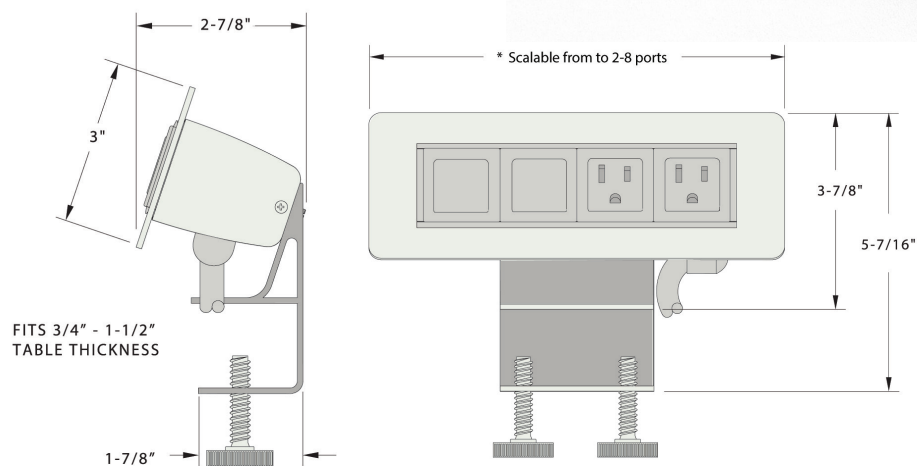

AXIL - X

Axil-X delivers a fresh new take on horizontal-mount desktop accessories, bringing power and data right to your fingertips.

Details

- Simple clamp mount for quick setup
- Anodized aluminum and laser-cut steel construction
- Receptacles feature spill-resistant technology
- Comes with 2 power receptacles and 2 A/V data openings*
- USB charging options
- Includes 6-foot, 15 amp power cord
- Available in black, silver or white
- UL Listed

* Datacom adapter kit included.
Datacom cords sold separately.

1.800.815.7251
www.enwork.com

Specifications subject to change without prior notice.

Rev 05.2018