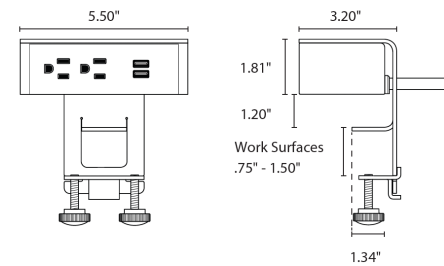

### Power/Data Details

- Metal top and trim with plastic housing
- Standard with powder coated metal clamp-mounting bracket
- Ashley Uno provides 1 power outlet and 2 USB ports, while Ashley Duo provides 2 power outlets and 2 USB ports
- 15-amp, 120V AC power outlets
- 2.1-amp/10.5W USB charging ports
- Power cord: 6 feet
- Finish options include: black with black metal trim, grey with silver metal trim, and white with white metal trim
- Specials friendly. Longer cords, and additional outlets are available