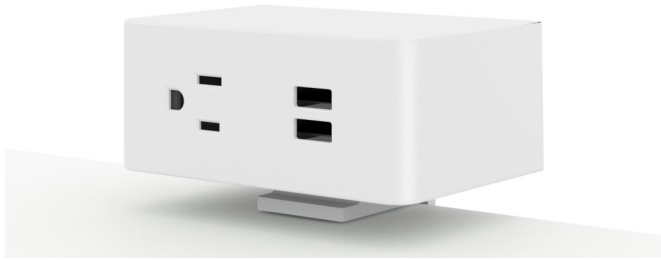

ENWORK

A S H L E Y   U N O   A N D   D U O   P O W E R

Ashley Uno and Duo provide connectivity without clutter. Engineered with a single-piece cover for an uncompromisingly clean aesthetic. Ashley features “Smart Device Recognition Chip” USB technology, which monitors power usage and independently delivers the required amperage to your devices and provides short-circuit, over-charge, and over-current protection.

## ASHLEY UNO AND DUO POWER

Easily accessible power in a small, discreet package.

Ashley Uno

Ashley Duo

### Power/Data Details

- Metal top and trim with plastic housing
- Standard with powder coated metal clamp-mounting bracket
- Ashley Uno provides 1 power outlet and 2 USB ports, while Ashley Duo provides 2 power outlets and 2 USB ports
- 15-amp, 120V AC power outlets
- 2.1-amp/10.5W USB charging ports
- Power cord: 6 feet
- Finish options include: black with black metal trim, grey with silver metal trim, and white with white metal trim
- Specials friendly. Longer cords, and additional outlets are available