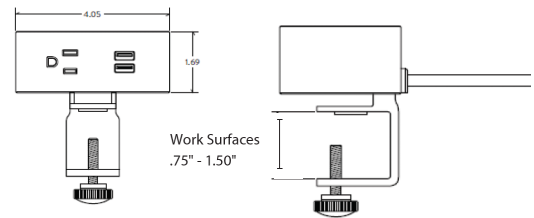

ASHLEY UNO AND DUO POWER

Easily accessible power in a small, discreet package.

Ashley Duo

Power/Data Details

- Metal top and trim with plastic housing
- Standard with powder coated metal clamp-mounting bracket
- Ashley Uno provides 1 power outlet and 2 USB ports, while Ashley Duo provides 2 power outlets and 2 USB ports
- 15-amp, 120V AC power outlets
- 2.1-amp/10.5W USB charging ports
- Power cord: 6 feet
- Finish options include: black with black metal trim, grey with silver metal trim, and white with white metal trim
- Specials friendly. Longer cords, and additional outlets are available

1.800.815.7251
www.enwork.com

Specifications subject to change without prior notice.

Rev 11.2020