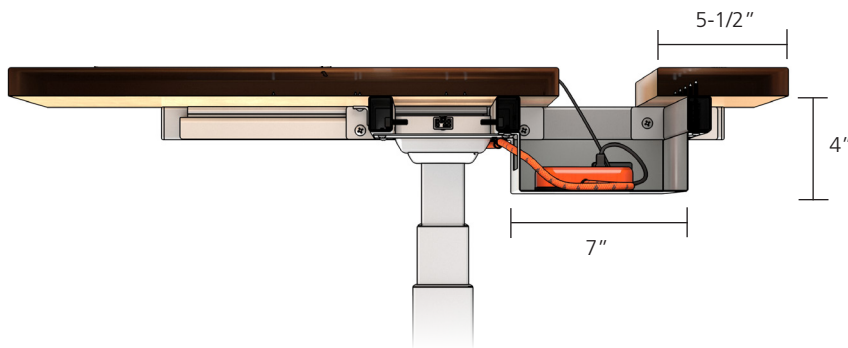

AMBITION SLIDING TOPS

Complete with the Solano VT-Series electric height-adjustable base, Ambition sliding tops provide easy access at any height.

Sliding Tops

- Rectangular laminate top with 3mm edge
- 30"D available 48", 60" or 72"W
- Actual depth and width are 1-1/2" and 1-1/8" less than nominal
- Trough is 7"D and 4"H, accessible by sliding the front of the top toward the user

Solano VT-Series Base

- Electric height-adjustability
- Adjustment range of 24"-49.5" high (with top)
- 220 lbs load capacity
- Bosch electric motor in each leg
- Adjusts 1.4" per second
- Includes programmable handset with 3 preset buttons and Logic Date controller with range limiting capability