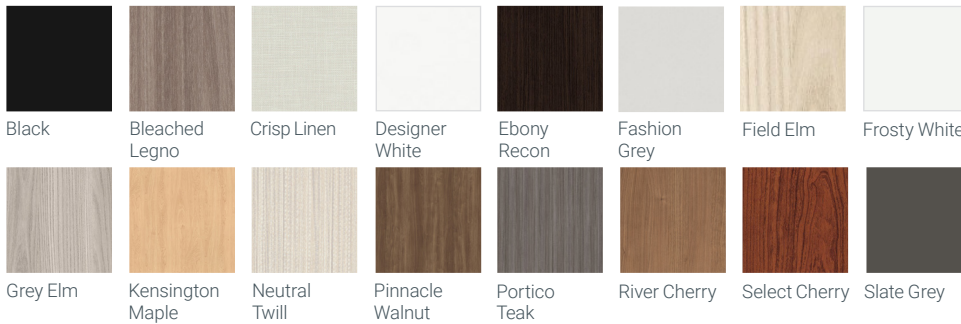

AMBITION SLIDING TOPS

Complete with the Solano VT-Series electric height-adjustable base, Ambition sliding tops provide easy access at any height.

Sliding Tops

- Rectangular laminate top with 3mm edge
- 30"D available 48", 60" or 72"W
- Actual depth and width are 1-1/2" and 1-1/8" less than nominal
- Trough is 7"D and 4"H, accessible by sliding the front of the top toward the user

Top Laminate Options

Base Powdercoat Options