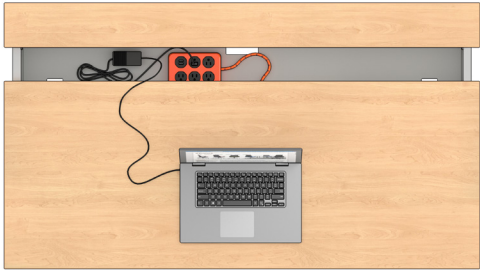

AMBITION SLIDING TOPS

Complete with the Solano VT-Series electric height-adjustable base, Ambition sliding tops provide easy access at any height.

Sliding Tops

- Rectangular laminate top with 3mm edge
- 30"D available 48", 60" or 72"W
- Actual depth and width are 1-1/2" and 1-1/8" less than nominal
- Trough is 7"D and 4"H, accessible by sliding the front of the top toward the user

Solano VT-Series Base

- Electric height-adjustability
- Adjustment range of 24"-49.5" high (with top)
- 220 lbs load capacity
- Bosch electric motor in each leg
- Adjusts 1.4" per second
- Includes programmable handset with 3 preset buttons and Logic Date controller with range limiting capability