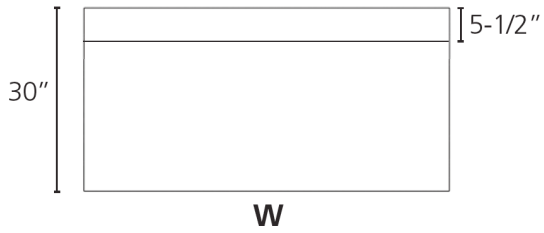

AMBITION SLIDING TOPS

Complete with the Solano VT-Series electric height-adjustable base, Ambition sliding tops provide easy access at any height.

Sliding Tops

- Rectangular laminate top with 3mm edge
- 30"D available 48", 60" or 72"W
- Actual depth and width are 1-1/2" and 1-1/8" less than nominal
- Trough is 7"D and 4"H, accessible by sliding the front of the top toward the user

Solano VT-Series Base

- Electric height-adjustability
- Adjustment range of 24"-49.5" high (with top)
- 220 lbs load capacity
- Bosch electric motor in each leg
- Adjusts 1.4" per second
- Includes programmable handset with 3 preset buttons and Logic Date controller with range limiting capability