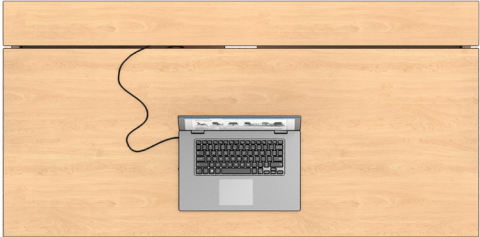

AMBITION SLIDING TOPS

Complete with the Solano VT-Series electric height-adjustable base, Ambition sliding tops provide easy access at any height.

Sliding Tops

- Rectangular laminate top with 3mm edge
- 30"D available 48", 60" or 72"W
- Actual depth and width are 1-1/2" and 1-1/8" less than nominal
- Trough is 7"D and 4"H, accessible by sliding the front of the top toward the user

Solano VT-Series Base

- Electric height-adjustability
- Adjustment range of 24"-49.5" high (with top)
- 220 lbs load capacity
- Bosch electric motor in each leg
- Adjusts 1.4" per second
- Includes programmable handset with 3 preset buttons and Logic Date controller with range limiting capability