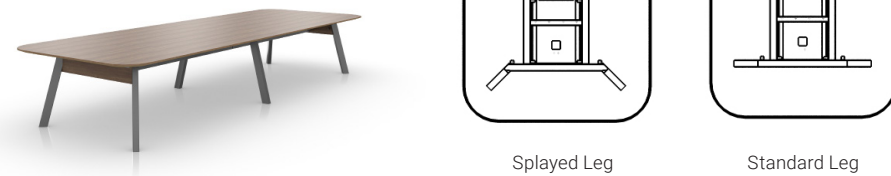

ALKALIGN™ TABLE

Base Details

- 29" and 42" heights
- Bases available for 36", 42", 48", 54", 60", 66" or 72" deep tops
- Supports tops 72"-240"W
- Easily accommodates power accessories
- Heavy duty steel frame
- Optional 4-trac power system kit
- Pairs well with 10"-radius tops
- Available with Ellora Deep Well power units, MacBook Magsafe power adapter compatible
- Available with standard or splayed legs
- Cords run vertically through base and horizontally through integrated raceway

Standard Leg

Splayed Leg

Ellora Deep Well Power unit.

Robust wire management and power access create a beautiful table with exceptional functionality

Paint Options: