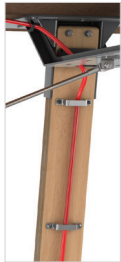

ENWORK

A D V E N T U R E   T A B L E

Mixed materials and adventuresome design touches inspire conversations in any space. Customize your Adventure table with several options, from power accessories, turnbuckles, heights and sizes, as well as metal and wood finishes. Architectural elements such as bent and welded metal components, structural turnbuckles, and exposed ply supports create an unforgettable Adventure.

Clear Coated  
Steel  
*Black hardware*

Black  
*Black hardware*

Arctic White  
*Stainless steel hardware*

Silver  
*Stainless steel hardware*

Storm  
*Black hardware*

Medium Tone  
*Black hardware*

Optional Cable Trough and Vertical Cable Management Hangers available to route wires beneath the top.